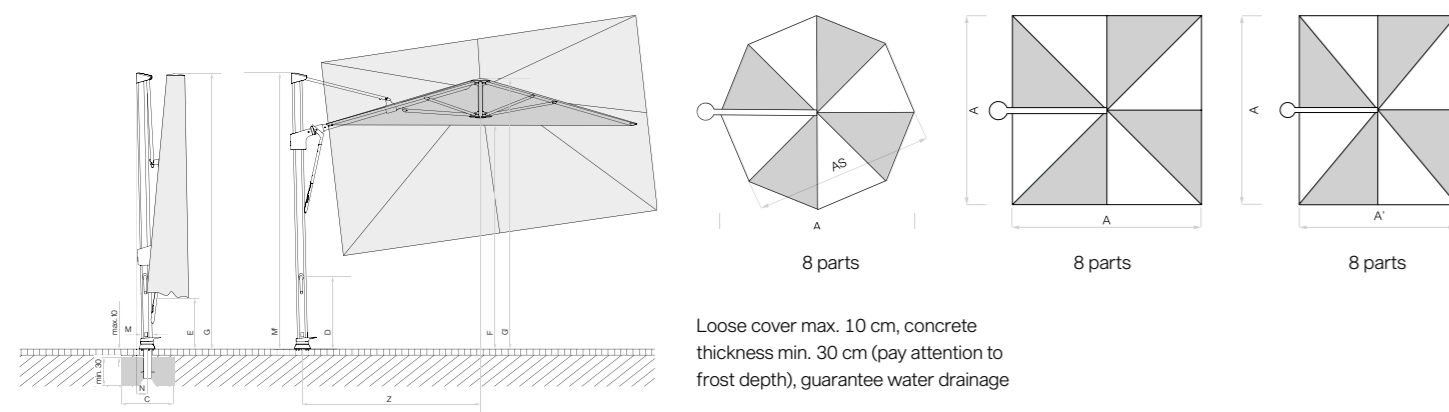

Assortment

Frame aluminium, powder-coated

Shape	Nominal size	Number of ribs	Order no. silk grey	Order no. anthracite
	cm			
○	Ø 375	8	086 00 375 201	086 00 375 301
□	300 x 300	8	086 00 301 201	086 00 301 301
	350 x 350	8	086 00 351 201	086 00 351 301
▭	400 x 300	8	086 00 402 201	086 00 402 301

Nominal size	Lateral distance	Mast Ø	Area covered	Crank handle height	Height closed	Clear head-room	Total height / open	Lowest height when opening + closing	Height of mast	Over-hang at the back	Length of free-arm	Foundation	Minimum weight for base	Max. wind speed open (Bft.)
A	AS	M	D	E	F	G / G¹	M²	N	Z	C				
Ø 375	348	6.3 x 9.6	10.0	70	130	215	305 / 270	130	265	11	210	60 x 60	180	45 (6)
300 x 300	-	6.3 x 9.6	9.0	70	55	215	265 / 260	55	265	11	170	60 x 60	180	50 (7)
350 x 350	-	6.3 x 9.6	12.2	70	45	215	290 / 270	45	265	11	195	60 x 60	180	40 (6)
400 x 300	-	6.3 x 9.6	12.0	70	35	215	285 / 265	35	265	11	190	60 x 60	180	40 (6)

The listed measures represent extrapolated average values that may be slightly different on the product ($\pm 2\% \pm 5$ cm).

The height dimensions are based on the ground socket M4. For the M4 base, 180 kg, these vary by plus 15.5 cm.

The max. wind speed limits as per our separate sheet apply only if the parasol canopy is in a horizontal position and if there is a fix ground anchorage. A base with the specified minimum weight is not sufficient.

In the presence of several parasols, the minimum distance between one parasol and another and between parasols and walls shall be 20 cm.

Loose cover max. 10 cm, concrete thickness min. 30 cm (pay attention to frost depth), guarantee water drainage

Protective cover

Protective cover made of coated, tear-resistant polyester fabric

	Absolutely necessary	Order no.
1 Protective cover with zip and rod to VITA Sfera Ø 375 cm NEW		350 01 221 504
1 Protective cover with zip and rod to VITA Sfera 300 x 300 cm NEW		350 01 221 505
1 Protective cover with zip and rod to VITA Sfera 350 x 350, 400 x 300 cm NEW		350 01 221 506

Accessories

Electrical accessories

2 OSYRION Spot LED battery-powered light, set of 2, with remote control, including charger		350 01 563 000
3 OSYRION Spot LED battery-powered light, set of 4, with remote control, including charger		350 01 563 100

Fixations

Ground sockets

4 Ground socket M4, hot-dip galvanised steel		350 01 226 510

Mounting plates

5 Mounting plate M4 / M8, 30 x 30 x 1.5 cm, hot-dip galvanised steel		350 01 226 921
6 Mounting plate M4 special, for installation height 50–149 mm, hot-dip galvanised steel		350 01 226 932
7 Mounting plate M4 special, for installation height 150–350 mm, hot-dip galvanised steel		350 01 226 930
8 Mounting plate M4 for high insulation (50–350 mm), installation height (50–350 mm) made to measure (higher on request), hot-dip galvanised steel		350 01 222 510

Wall consoles

9 Wall console M4, extension 480 mm, hot-dip galvanised steel		350 01 229 405
10 Wall console M4, extension 100 mm, hot-dip galvanised steel		350 01 229 410

Bases

11 Base frame M4, 180 kg, (for 12 plates 40 x 40 x 4 cm), 91 x 91 x 15.5–19.5 cm, hot-dip galvanised steel, adjustable and levellable (price without plates)		350 01 108 335
Slab set, 12 pieces, 40 x 40 x 4 cm, (approx. 165 kg), concrete		350 01 226 907
Slab set, 12 pieces, 40 x 40 x 4 cm, (approx. 170 kg), 8 pieces concrete, 4 pieces in granite-look		350 01 226 906
12 Cover for M4 base 180 kg, 96 x 96 x 15 cm, plastic ABS coated, anodised aluminium look		350 01 100 717
13 Cover for M4 base 180 kg, 96 x 96 x 15 cm, plastic ABS coated, anthracite		350 01 100 730
14 ^{3,6}Set of castors for base M4 120 kg / 180 kg, (maximum weight 240 kg), Ø 5 cm, H = 5.5 cm, galvanised steel		350 01 100 500

Bases with castors

15 ^{3,7}Base frame with castors M4, 180 kg, 94 x 94 x 14.6 cm, hot-dip galvanised steel, anthracite RAL 7016 frame approx. 30 kg (without decorative plate)	Weight Set + decorative plate	350 01 113 820
16 ^{3,7}Base frame with castors M4, 180 kg, 94 x 94 x 14.6 cm, hot-dip galvanised steel, silk grey RAL 7044, frame approx. 30 kg (without decorative plate) NEW	Weight Set + decorative plate	350 01 113 830
Weight Set for base with castors M4, 180 kg, 4 pieces, concrete, (Weight Set approx. 150 kg)		350 01 110 800
17 Decorative plate in anthracite RAL 7016 for base with castors M4, 180 kg, aluminium composite		350 01 113 920
18 Decorative plate in silk grey RAL 7044 for base with castors M4, 180 kg, aluminium composite NEW		350 01 113 940

³only suitable for smooth, joint free surface coverings

⁶not suitable for cover for M4 base

⁷180 kg: Ground clearance 13 mm