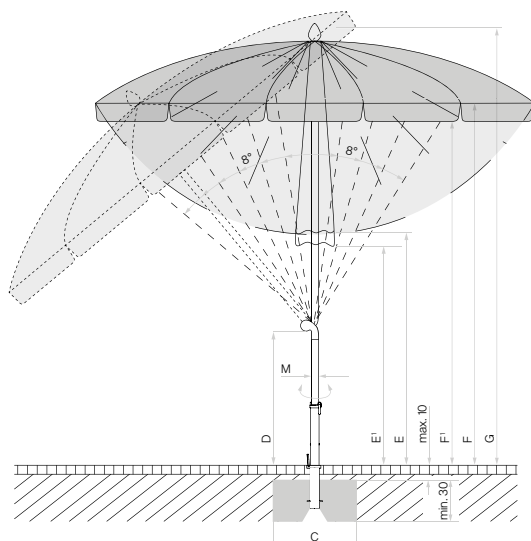

Assortment

Frame ash

Shape	Nominal size	Number of ribs	Order no. 609 Floral* without flounce	Order no. 609 Floral* with flounce
	cm			
○	Ø 200	10	180 00 200 751 609	180 00 200 750 609
	Ø 220	10	180 00 220 751 609	180 00 220 750 609

Nominal size	Lateral distance	Pole Ø	Area covered	Height of joint	Height closed / with flounce	Clear headroom / with flounce	Total height	Foundation	Minimum weight for base	Max. wind speed open
cm	cm	cm	m²	cm	cm	cm	cm	cm	kg	km/h (Bft.)
A	AS	M		D	E / E¹	F / F¹	G	C		
Ø 200	190	3.0	2.9	101	135 / 120	205 / 190	245	40 x 40	30	20 (4)
Ø 220	210	3.0	3.6	101	125 / 110	200 / 185	245	40 x 40	30	20 (4)

The listed measures represent extrapolated average values that may be slightly different on the product ($\pm 2\% \pm 5$ cm).

The measures of the height are determined by the ST ground socket. If one of the offered bases is used, these measures change only slightly. Apart from the steel base minus 5 cm.

The max. wind speed limits as per our separate sheet apply only if the parasol canopy is in a horizontal position and if there is a fix ground anchorage. A base with the specified minimum weight is not sufficient.

In the presence of several parasols, the minimum distance between one parasol and another and between parasols and walls shall be 20 cm.

* When the parasol is closed, regular friction caused by wind, the protective cover, etc. can lead to a reduction in colour intensity; this is not a valid reason for complaint.

Loose cover max. 10 cm,
concrete thickness min. 30 cm (pay attention to frost depth),
guarantee water drainage

10 parts